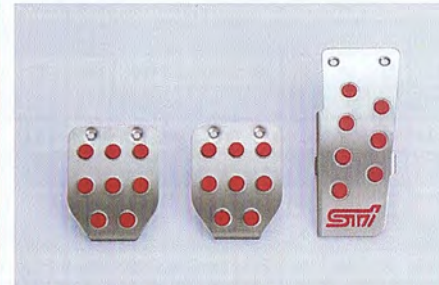

84 STI, Pedal pad set L.H.D. (MT)

C8110AG000

W

Sporty looking set of pedals made of aluminium.
*Except for the models with factory installed aluminium pedals.