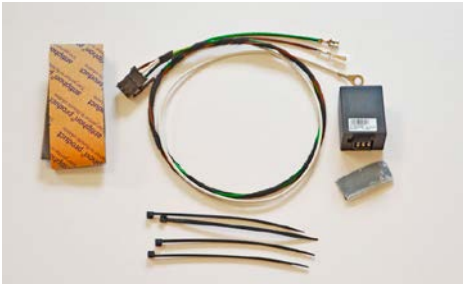

51 Tow bar (fixed)

MX105EVA000

Wiring kit MX105EAL100 required.

51 Tow bar (fixed)

MX105EVA000

Wiring kit MX105EAL100 required.

53 Charging current kit

MX38.1090

Supplementary kit to MX105EAL100A for caravan owners who need charging current to the caravan.

54 Transport box "SUBARU"

SEAFVA8001

A 430-liter long box (2250 x 810 x 350 mm). With Quick Grip system safety nose and LED-light inside. Aluminium Carrier Base required.