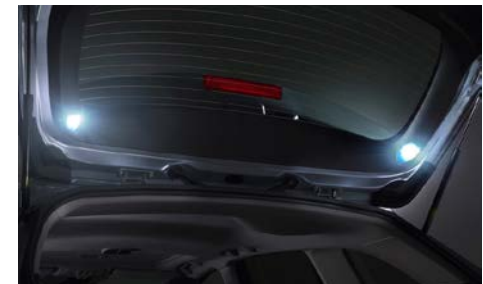

83 Tailgate illumination
H4610VA000

Two additional LED lights that illuminate the exterior while the rear gate is raised.